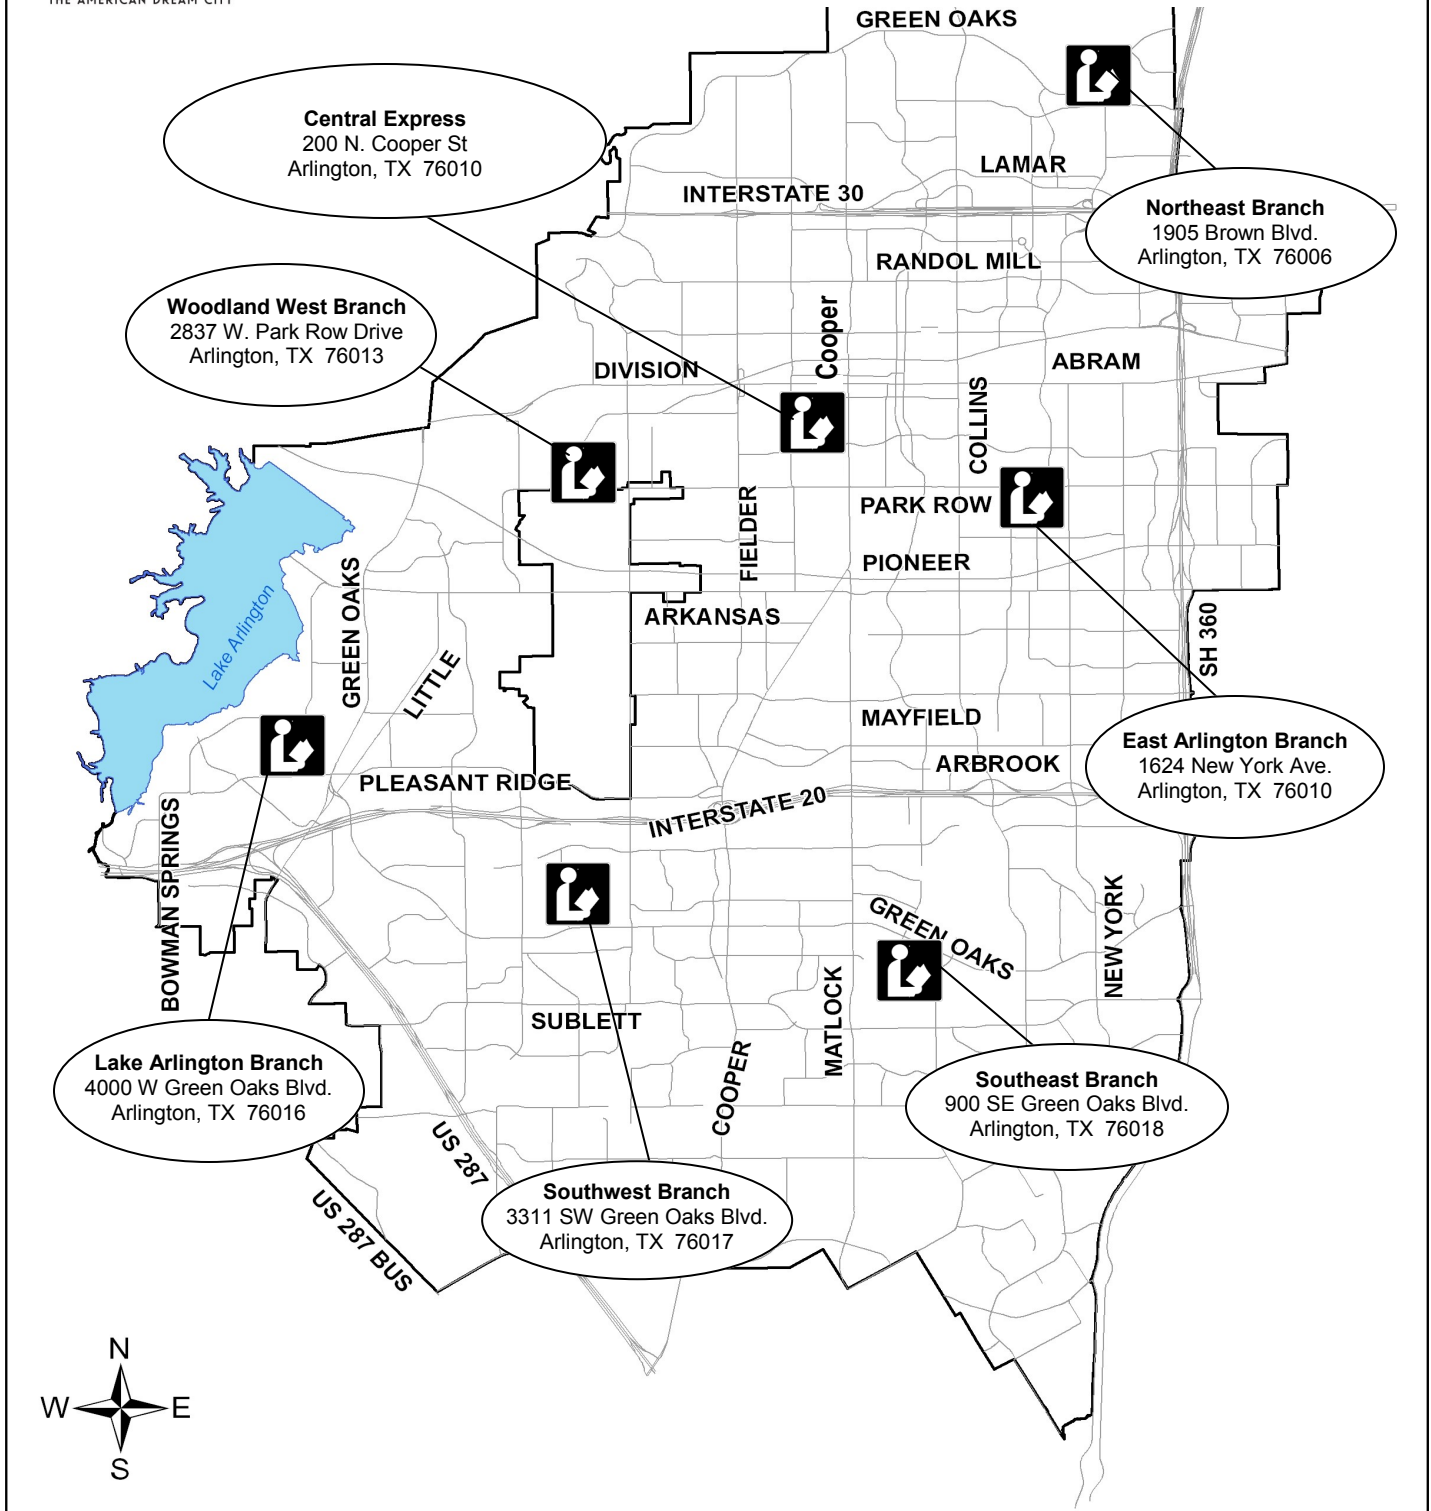

Arlington Public Library System

817-459-6900 InfoLive Customer Service

www.ArlingtonLibrary.org

Hours of Operation

East Arlington Branch Monday – Thursday 9 a.m. – 9 p.m.; Friday & Saturday 9 a.m. – 6 p.m.
Sunday 2 – 6 p.m. (during the school year)

Central Express Monday – Thursday 9 a.m. – 7 p.m.; Friday & Saturday 9 a.m. – 5 p.m. - Closed on Sundays

All Other Branch Locations Monday – Thursday 10 a.m. – 8 p.m.;
Friday & Saturday 10 a.m. – 5 p.m.

Southeast Branch is open Sunday 2 – 6 p.m. (during the school year)