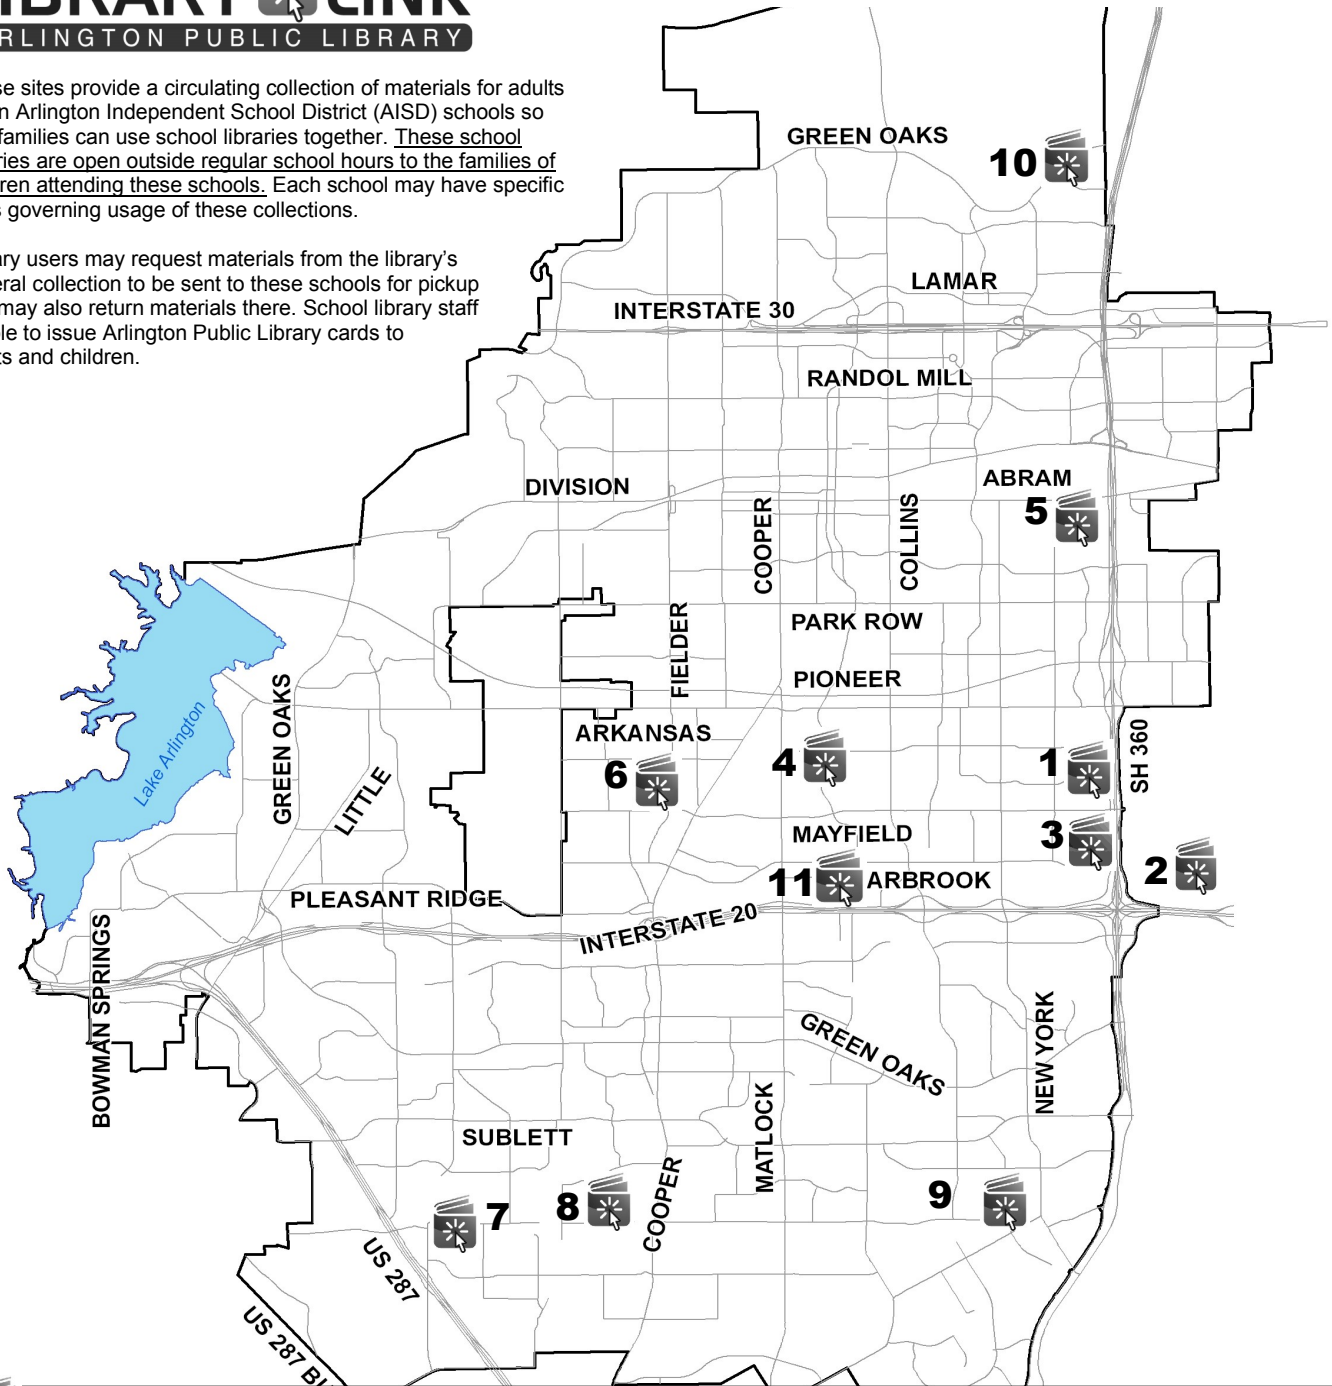

Southeast Branch is open Sunday 2 – 6 p.m. (during the school year)

These sites provide a circulating collection of materials for adults within Arlington Independent School District (AISD) schools so that families can use school libraries together. These school libraries are open outside regular school hours to the families of children attending these schools. Each school may have specific rules governing usage of these collections.

Library LiNK Locations

1. Atherton Elementary
2101 Overbrook Dr.
Arlington, TX 76017

2. Farrell Elementary
3410 Paladium Dr.
Grand Prairie, TX 75052

3. Hale Elementary
2400 E. Mayfield Rd
Arlington, TX 76014