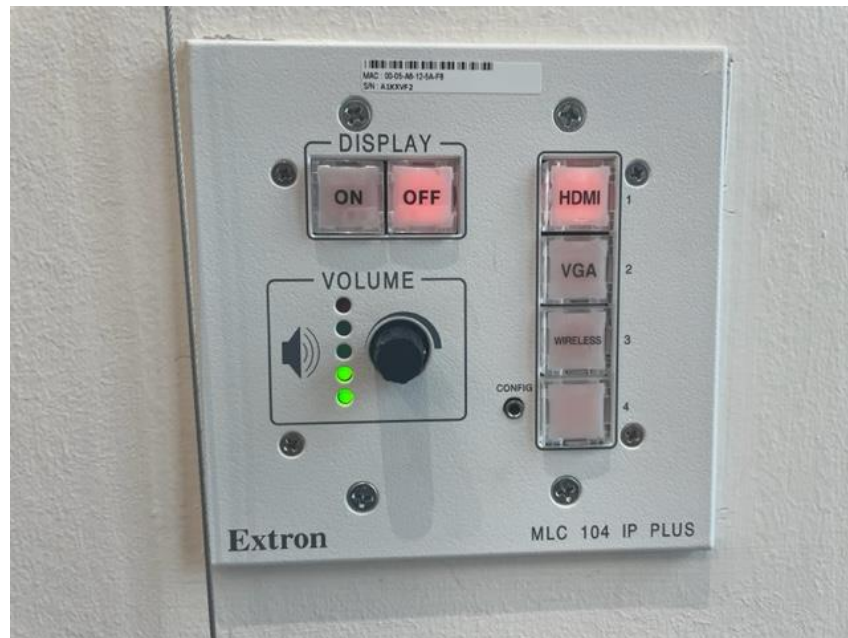

Navigating the Other AV Panels in the Downtown Library

- The classrooms & study rooms at the Downtown Library are also equipped with AV systems.

- Create contains a wall-mounted tv, wall panel, and wall plate.
- Do not interact with the TV. Power, volume, etc. are all controlled from the wall panel.
- The Extron wall panel accommodates HDMI and VGA connections.
- AirMedia is not available in Create.

- Press the buttons to toggle on/off and toggle between HDMI and VGA
- Use the knob to control the volume of the room

- Inspire and the other study rooms are equipped with TVs, wall panels, and wall plates.
- Do not interact with the TV. Power, volume, etc. are all controlled from the wall panel.
- Study room wall panels accommodate HDMI and VGA connections.
- AirMedia is not available in all study rooms.

- Press the buttons to toggle on/off and toggle between HDMI and VGA and in some cases AirMedia.
- Use the up and down buttons to control the volume of the room.
- Mute buttons are available as well.