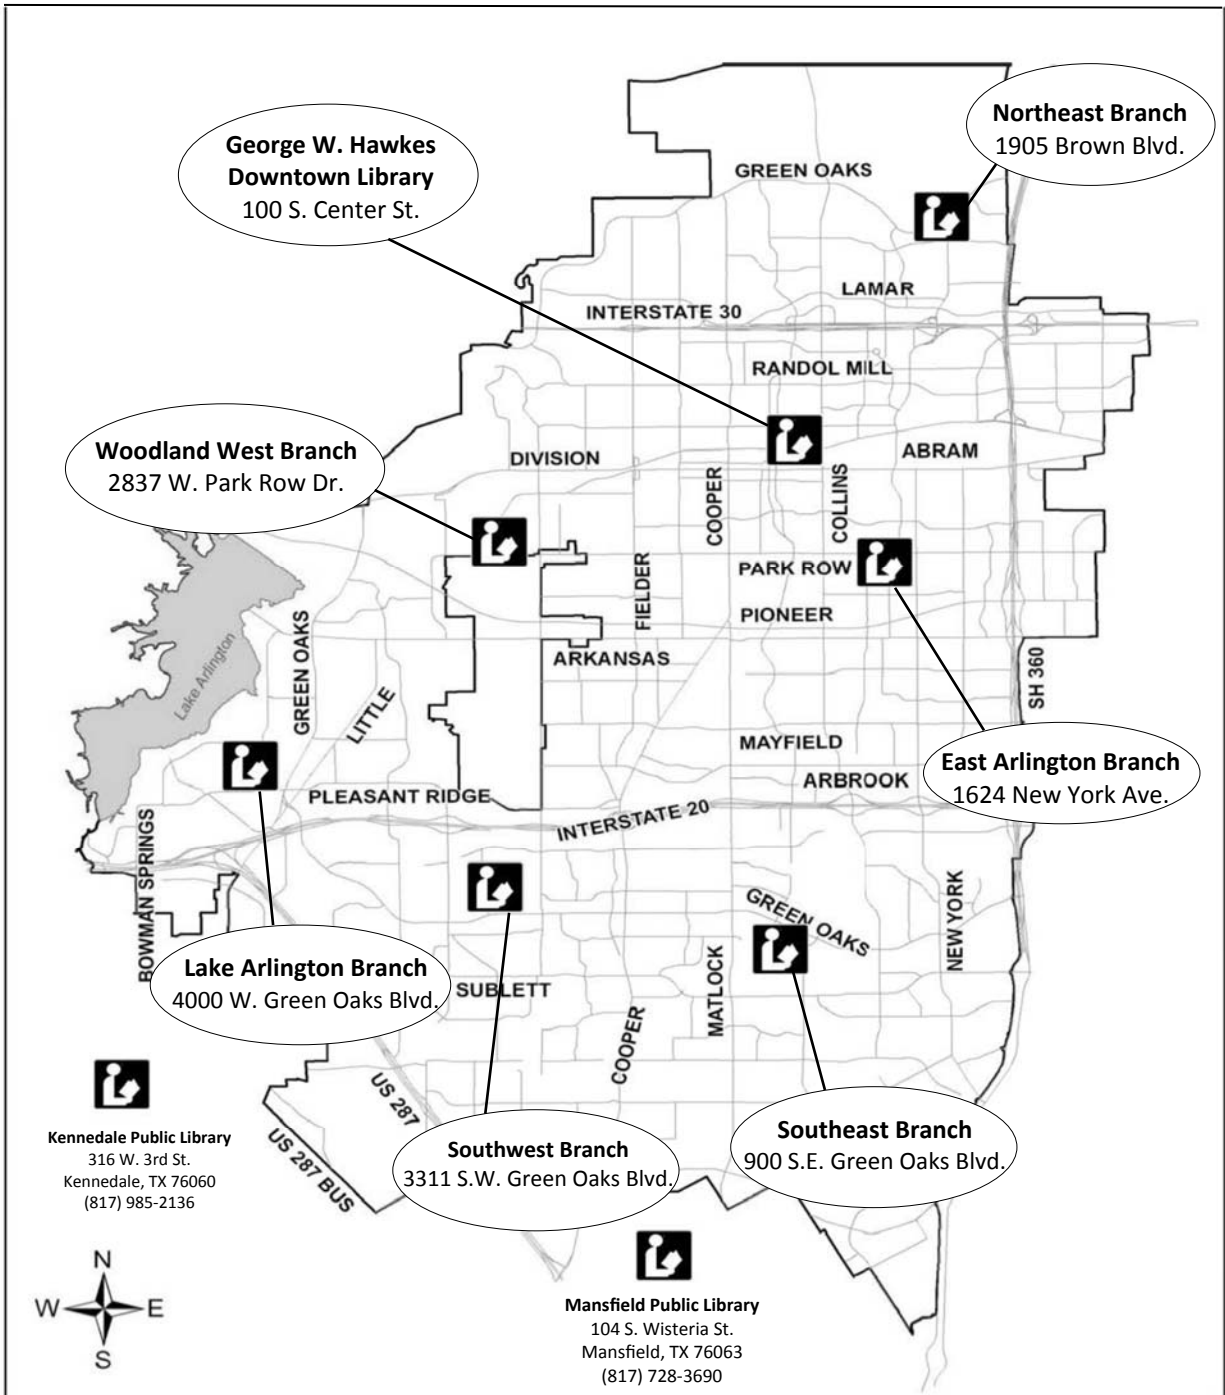

Arlington Public Library System

817-459-6900

www.ArlingtonLibrary.org

Hours of Operation

George W. Hawkes Downtown Library Monday – Thursday 9 a.m. – 9 p.m.; Friday & Saturday 9 a.m. – 6 p.m., Sunday 2 - 6 p.m.

All Other Branch Locations Monday – Thursday 10 a.m. – 8 p.m.; Friday & Saturday 10 a.m. – 5 p.m.

Southeast Branch is open Sunday 2 – 6 p.m. (during the school year)