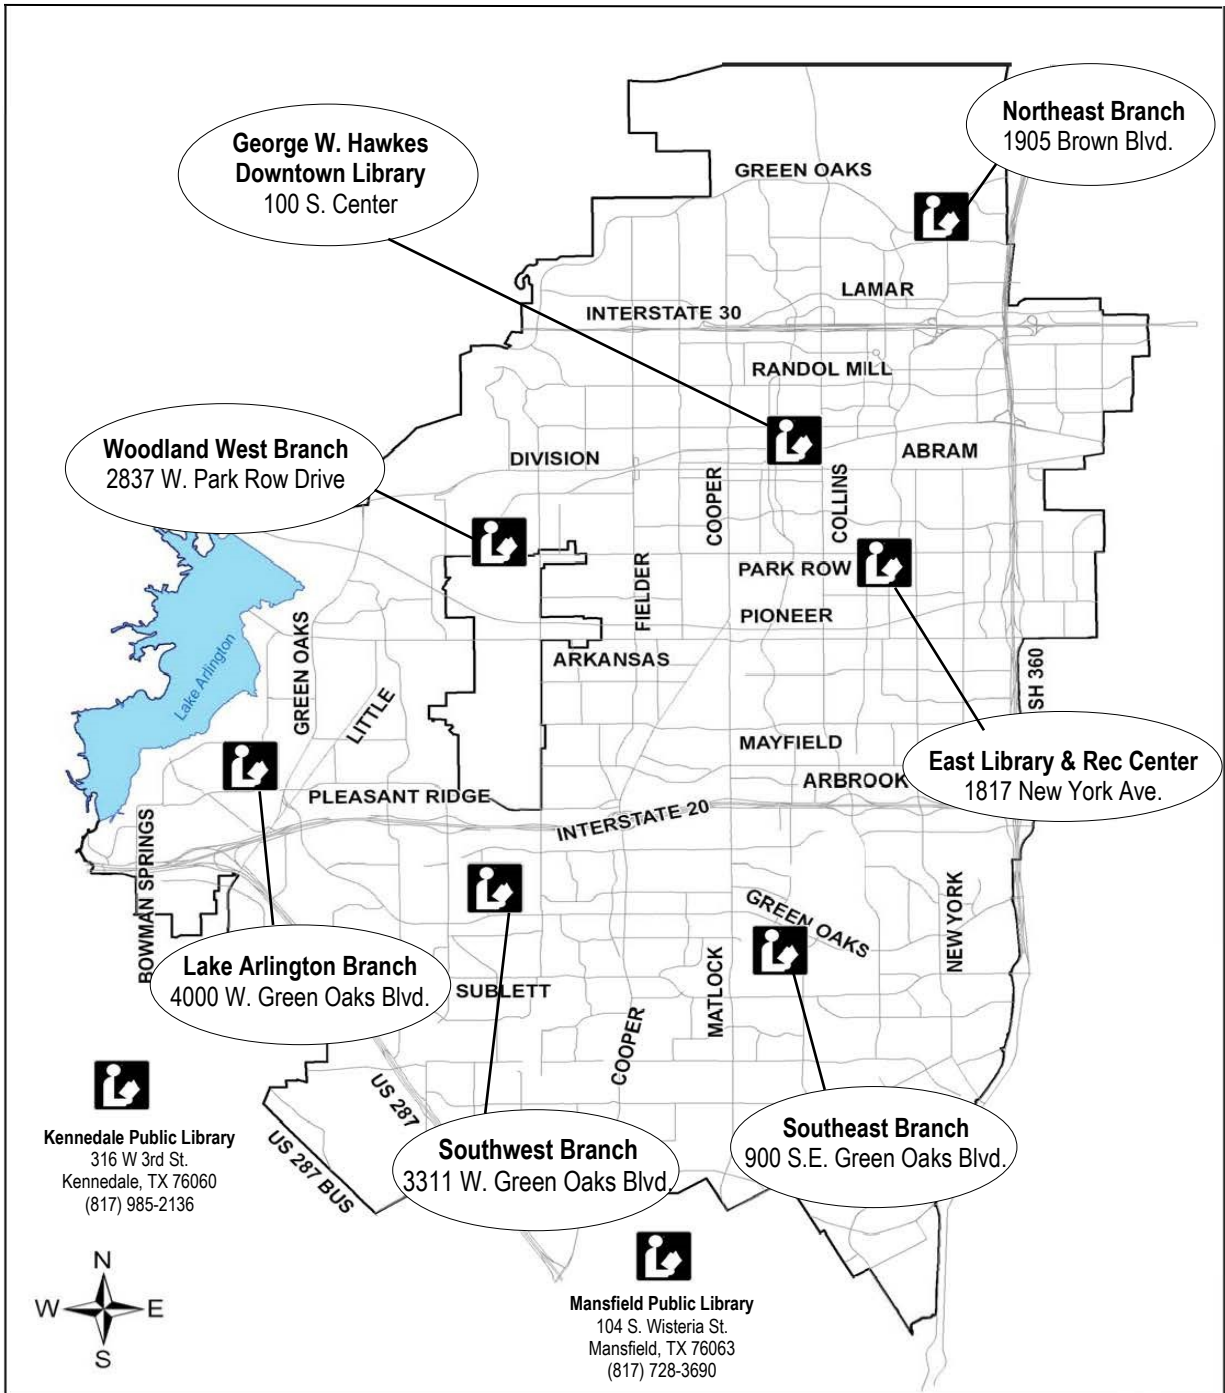

Arlington Public Library System

817-459-6900

www.ArlingtonLibrary.org

Hours of Operation

George W. Hawkes Downtown Library Monday – Saturday 9 a.m. – 6 p.m., Sunday closed

East Library and Recreation Center Monday – Thursday 10 a.m. – 8 p.m.; Friday & Saturday 10 a.m. – 5 p.m., Sunday 2 - 6 p.m.

All Other Branch Locations Monday – Saturday 10 a.m. – 6 p.m.; Sunday closed