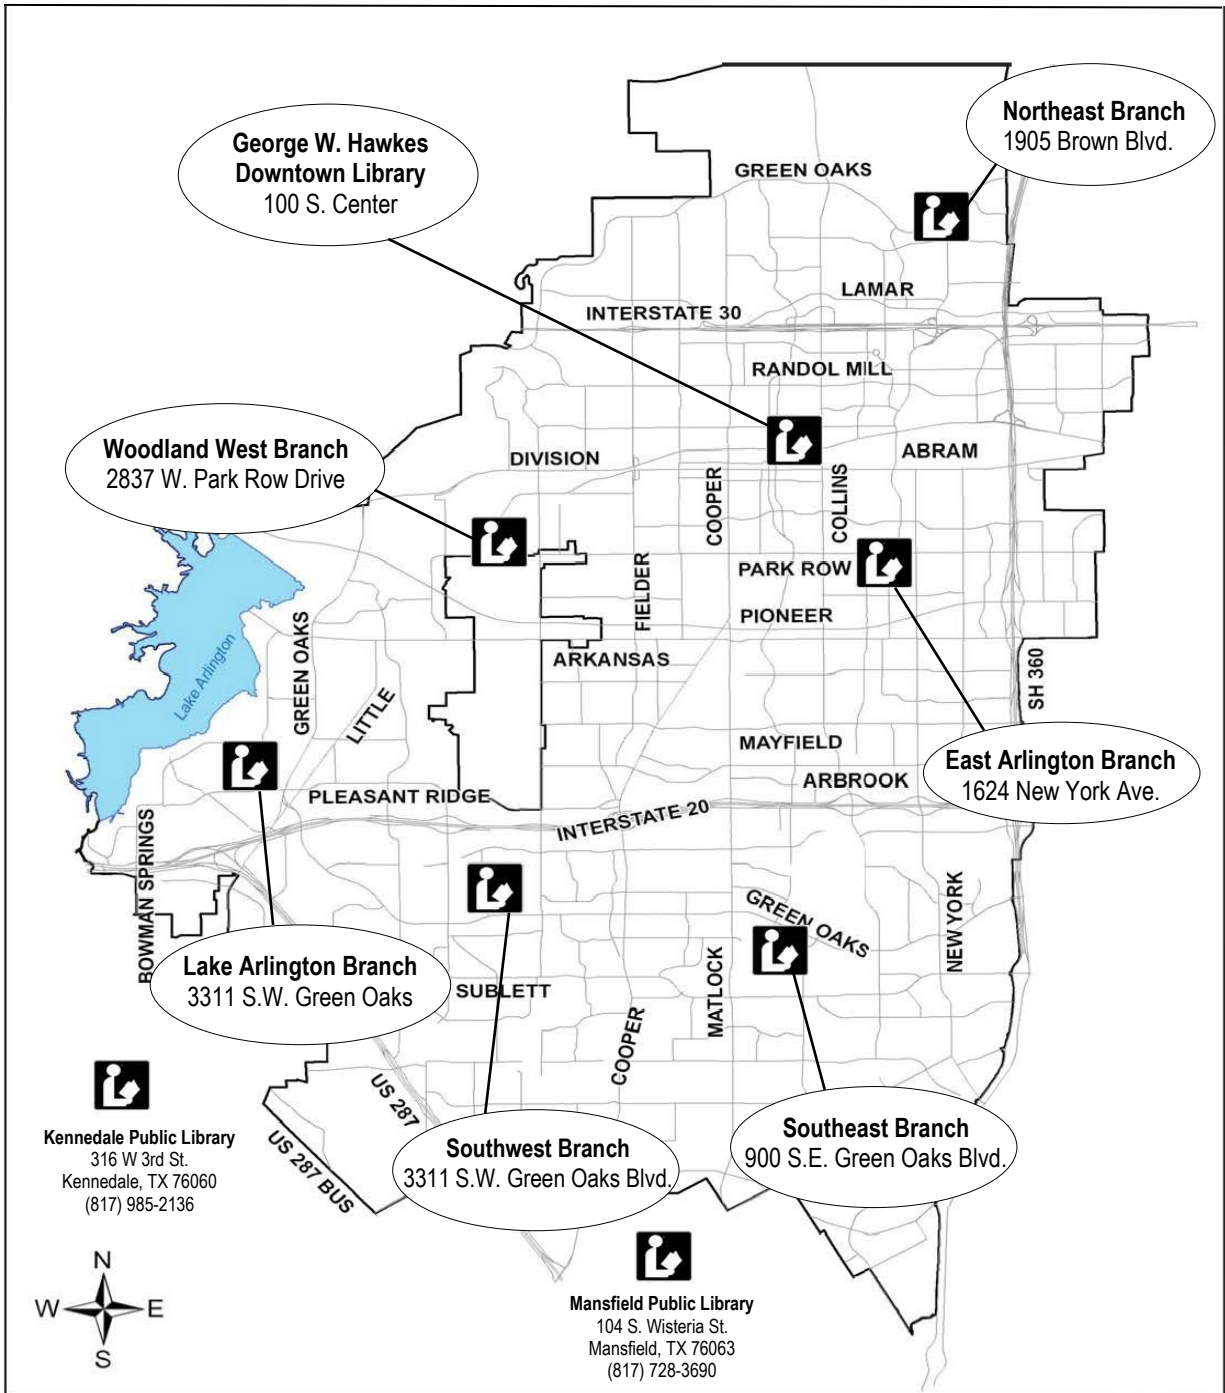

Arlington Public Library System

817-459-6900

www.ArlingtonLibrary.org

Hours of Operation

George W. Hawkes Downtown Library Monday – Thursday 9 a.m. – 9 p.m.; Friday & Saturday 9 a.m. – 5 p.m., Sunday 2 - 6 p.m.

All Other Branch Locations Monday – Thursday 10 a.m. – 8 p.m.; Friday & Saturday 10 a.m. – 5 p.m.

Southeast Branch is open Sunday 2 – 6 p.m. (during the school year)