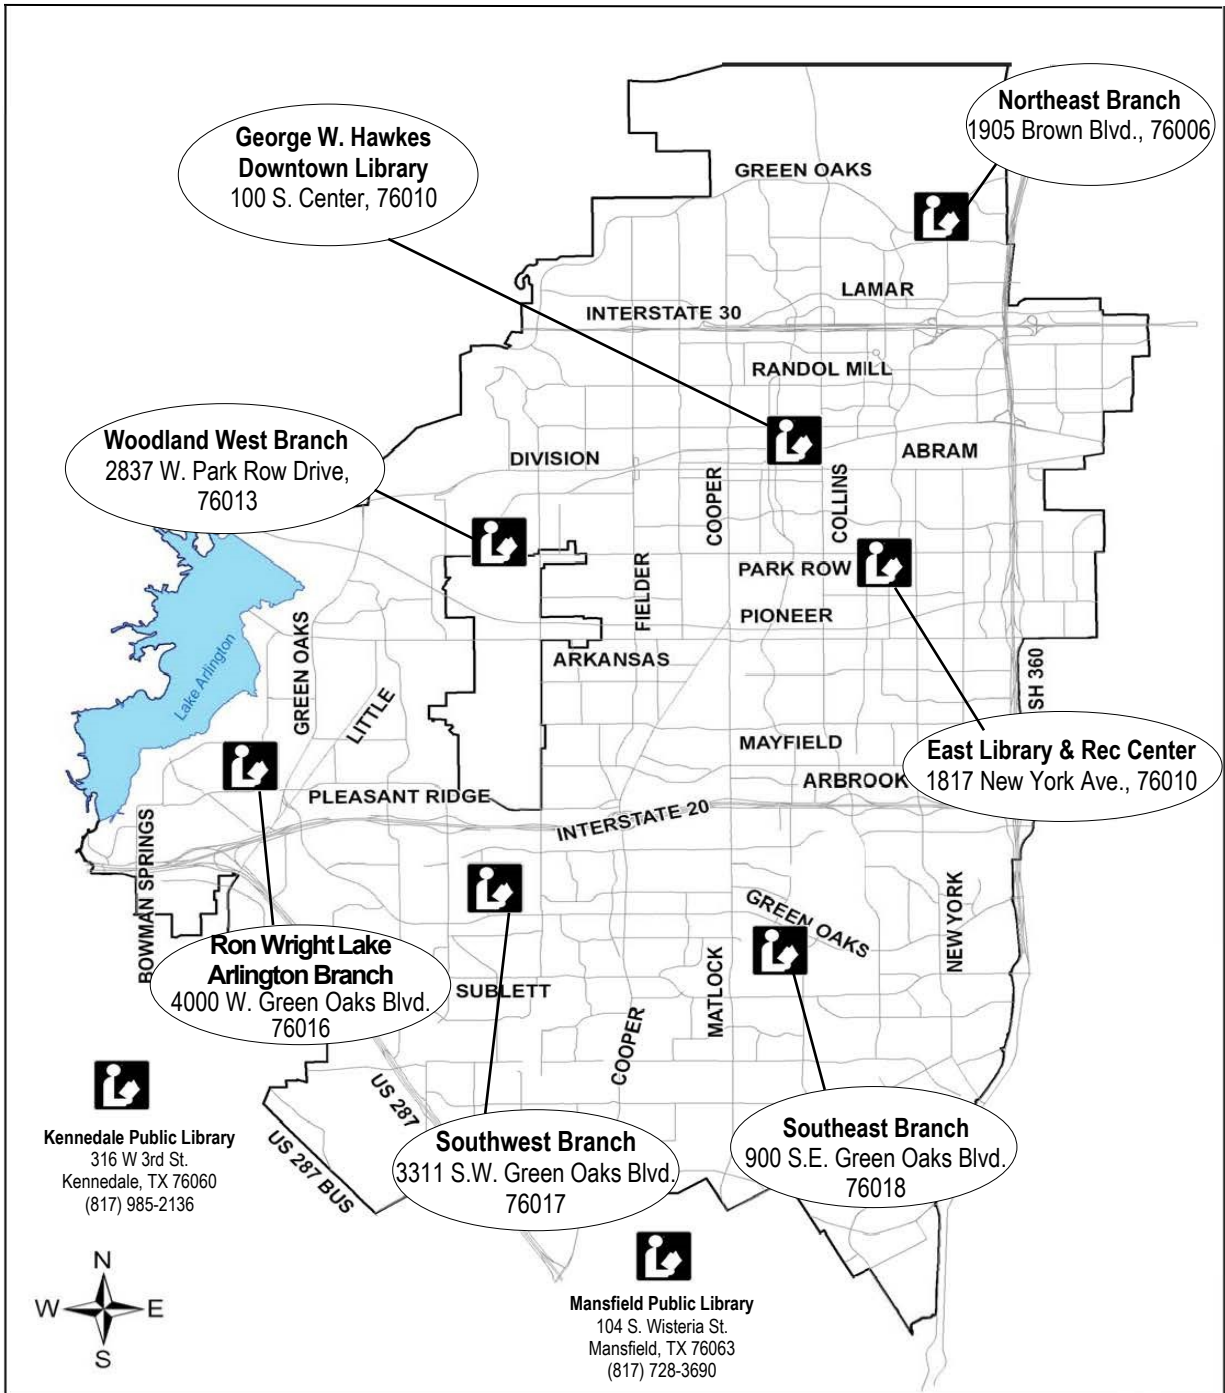

Arlington Public Library System

817-459-6900

www.ArlingtonLibrary.org

Hours of Operation

George W. Hawkes Downtown Library Monday – Thursday 9 a.m. - 9 p.m.; Friday & Saturday 9 a.m. – 6 p.m.; Sunday 2 - 6 p.m

East Library and Recreation Center Monday – Thursday 10 a.m. – 8 p.m.; Friday & Saturday 10 a.m. – 5 p.m.; Sunday 2 - 6 p.m.

All Other Branch Locations Monday – Thursday 10 a.m. – 8 p.m., Friday & Saturday 10 a.m. - 5 p.m.; Sunday closed